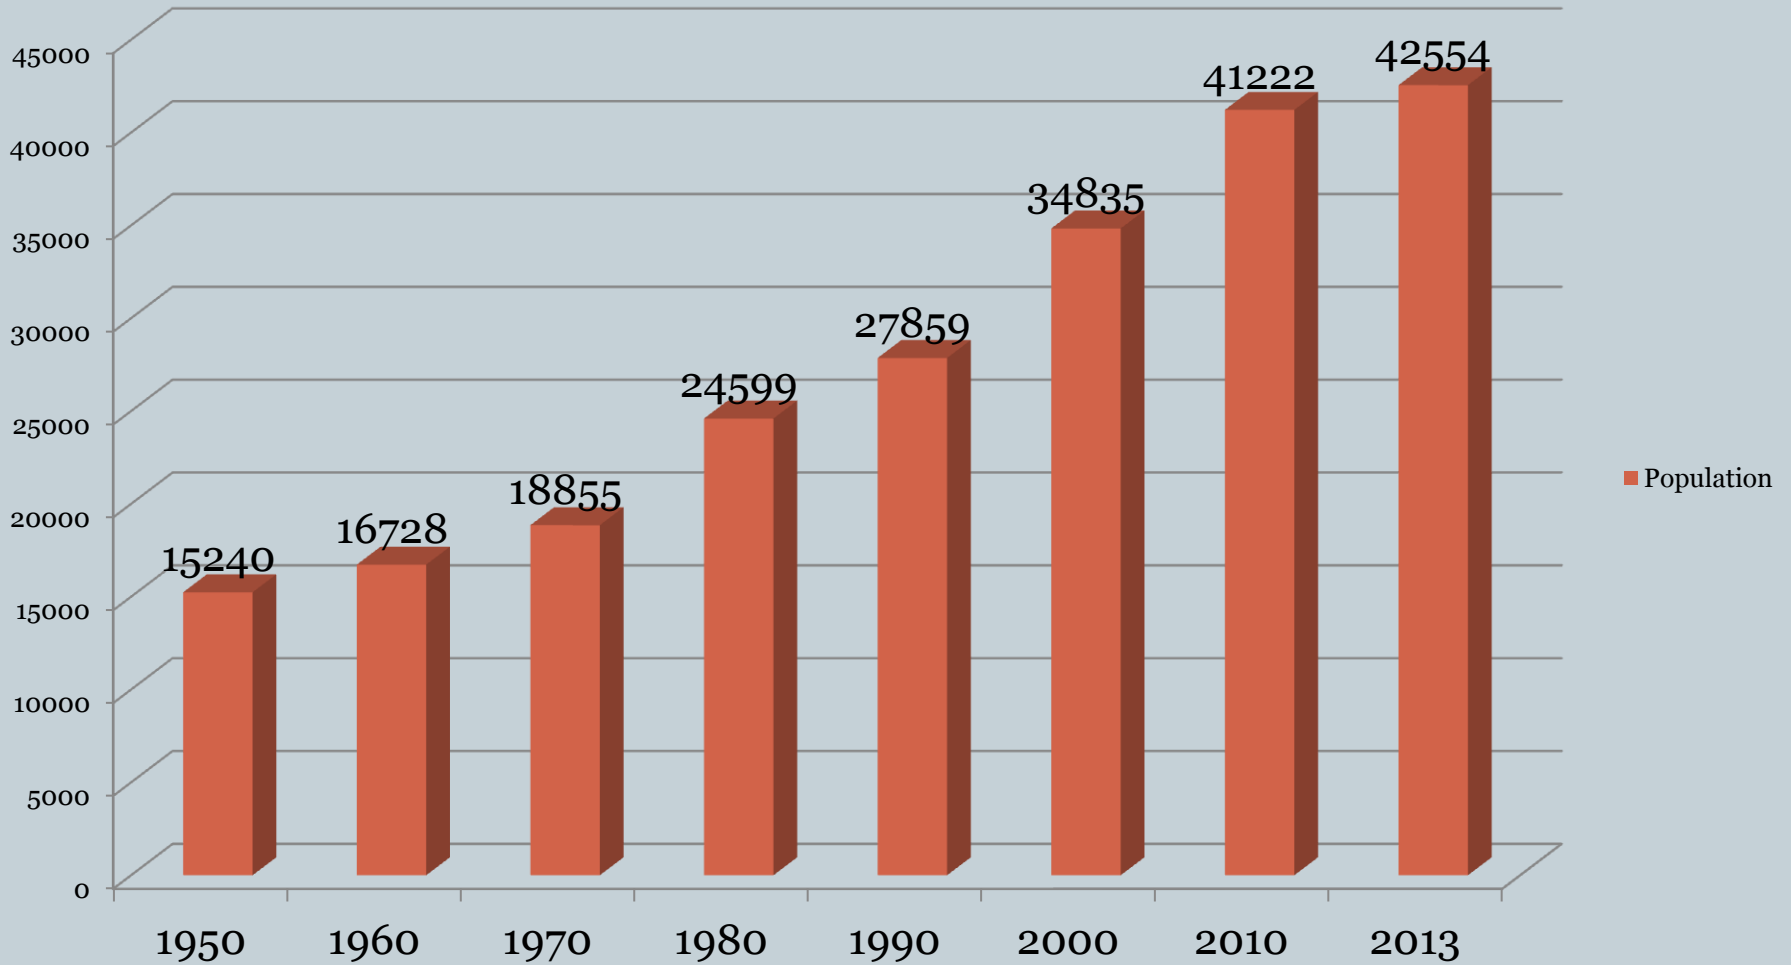

Davie County - Population

HISTORICAL POPULATION AND MUNICIPAL POPULATION GROWTH

Our pro-business philosophy, available skilled workforce and ease of doing business makes Davie County the right place for your business – www.daviecountyedc.com

Historical Population Davie County

Source: US Census Bureau

Municipal Population

	2000	2010	Change	Growth
Bermuda Run	1,431	1,725	294	21%
Cooleemee	905	960	55	6%
Mocksville	4,178	5,051	873	21%

Source: US Census Bureau